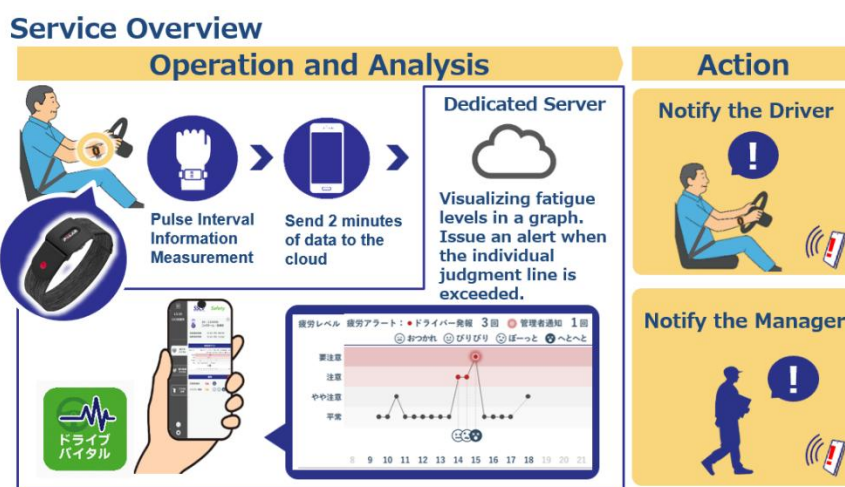

This service is derived and separated from certain functions of our group's safe operation management solution, "SSCV®-Safety," which we develop and provide. It analyzes the autonomic nervous system using the pulse interval information measured by the designated band-type device, allowing real-time visualization of the driver's fatigue level while driving. The fatigue level is evaluated in five stages, and when it exceeds the individual risk assessment line for accidents, an audio alert is issued to both the driver and the manager from a smartphone with the dedicated app^{*3} downloaded.

By utilizing devices capable of high-precision measurement and scientific evidence, the system monitors changes in drivers' physical conditions to reduce operational errors and near-miss incidents, while also helping to prevent inattentive driving that could lead to serious accidents.

*1 "Drive Vital" is currently under trademark application.

*2 The device designated by LOGISTEED Solutions, Ltd. (Polar Verity Sense).

*3 After subscribing to the service, users can download the dedicated app from the Google Play Store and start using it. The app is also available via the URL below.
<https://play.google.com/store/apps/details?id=com.logisteedsolutions.drivevital&hl=ja> (Japanese language)

LOGISTEED Group will contribute to the development of logistics as a social infrastructure by supporting transport operators to solve their problems and to grow their businesses.

(References)

For more information, please refer to the LOGISTEED Solutions, Ltd. News Release (Japanese Language, External Website)

<https://sol.logisteed.com/news/20260126.html>

Drive Vital Service Brochure (Japanese Language, External Website)

<https://sol.logisteed.com/pdf/drivevital.pdf>

(Related Web Pages)

SSCV-Safety website (Japanese language)

<https://www.logisteed.com/jp/sscv/safety/>

End